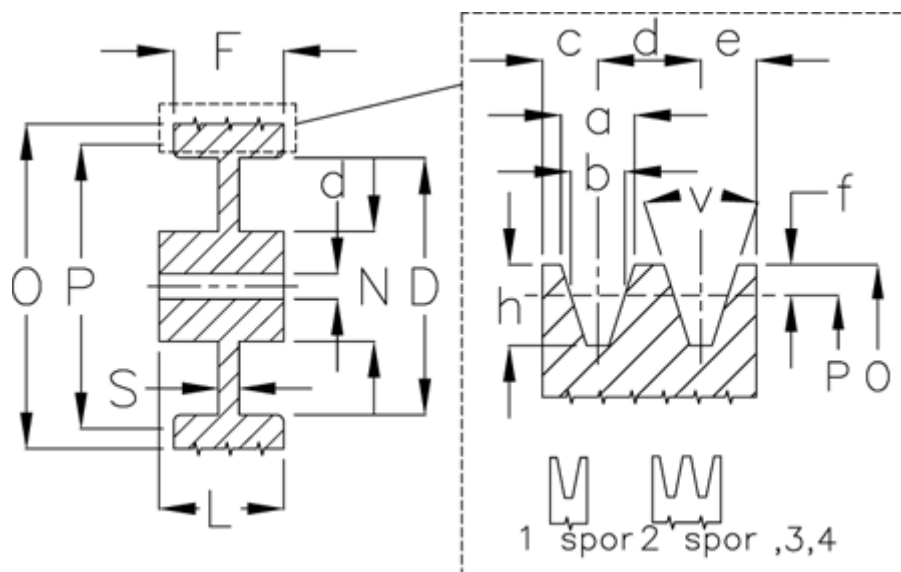

Article number: 60410230002

Description: V-belt pulley, no bore C 300/2

## Measures

D	= 243	S	= 18
d	= 20	Type	= C
F	= 59.5		
L	= 60		
N	= 92		
Number of ribs	= 2		
O	= 309.6		
P	= 300		